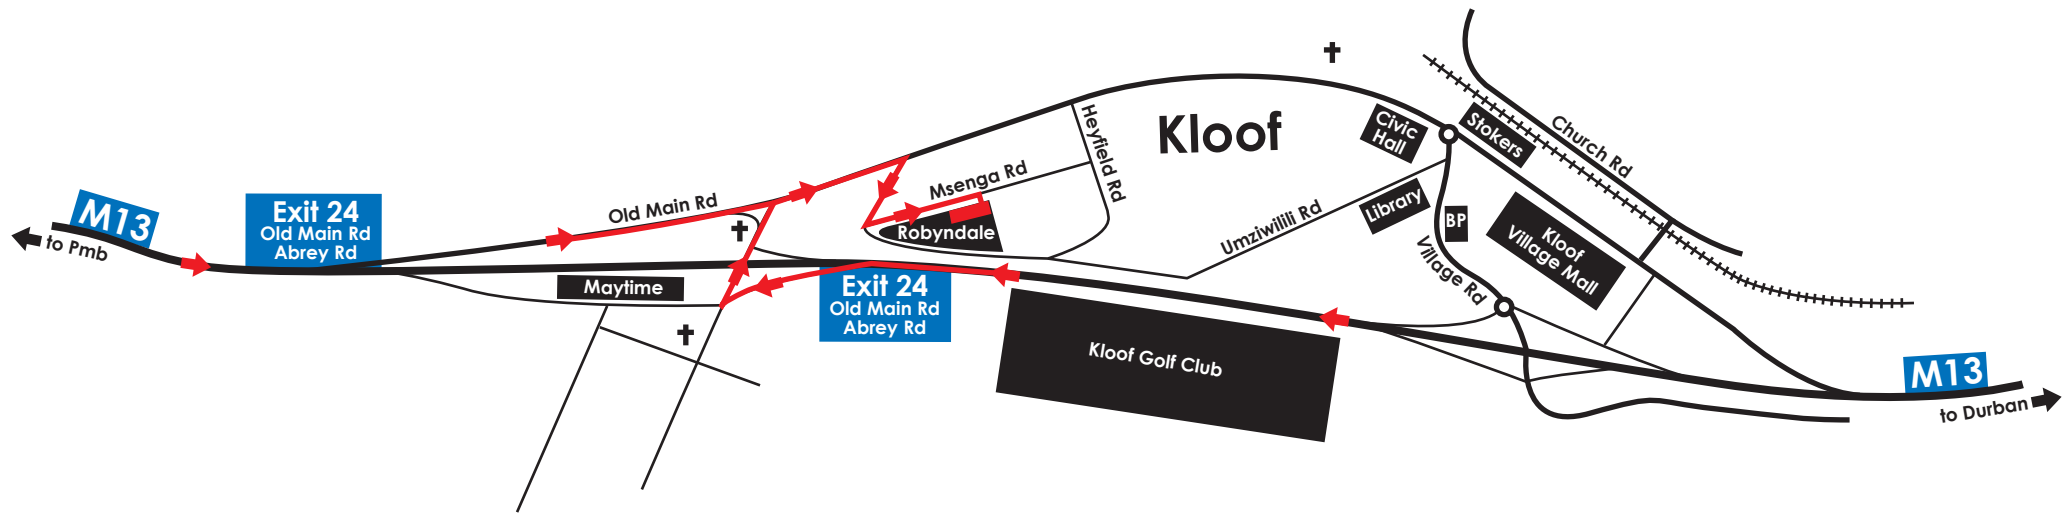

## Directions to ROBYNDALE

### From Durban:-

Proceed up Fields Hill on the M13.  
Continue and take Exit 24 - Old Main Rd/Abrey Rd off-ramp on your left.  
At the intersection turn right over the bridge.  
Right at the T-junction into Old Main Rd.  
First right and then first left into Msenga Rd.  
The parking area is on your right at Robyndale Nursey.

### From Pietermaritzburg:-

Continue down the M13 and take Exit 24 - Old Main Rd/Abrey Rd off-ramp.  
Take the second turning right and then first left into Msenga Rd.  
The parking area is on your right at Robyndale Nursey.